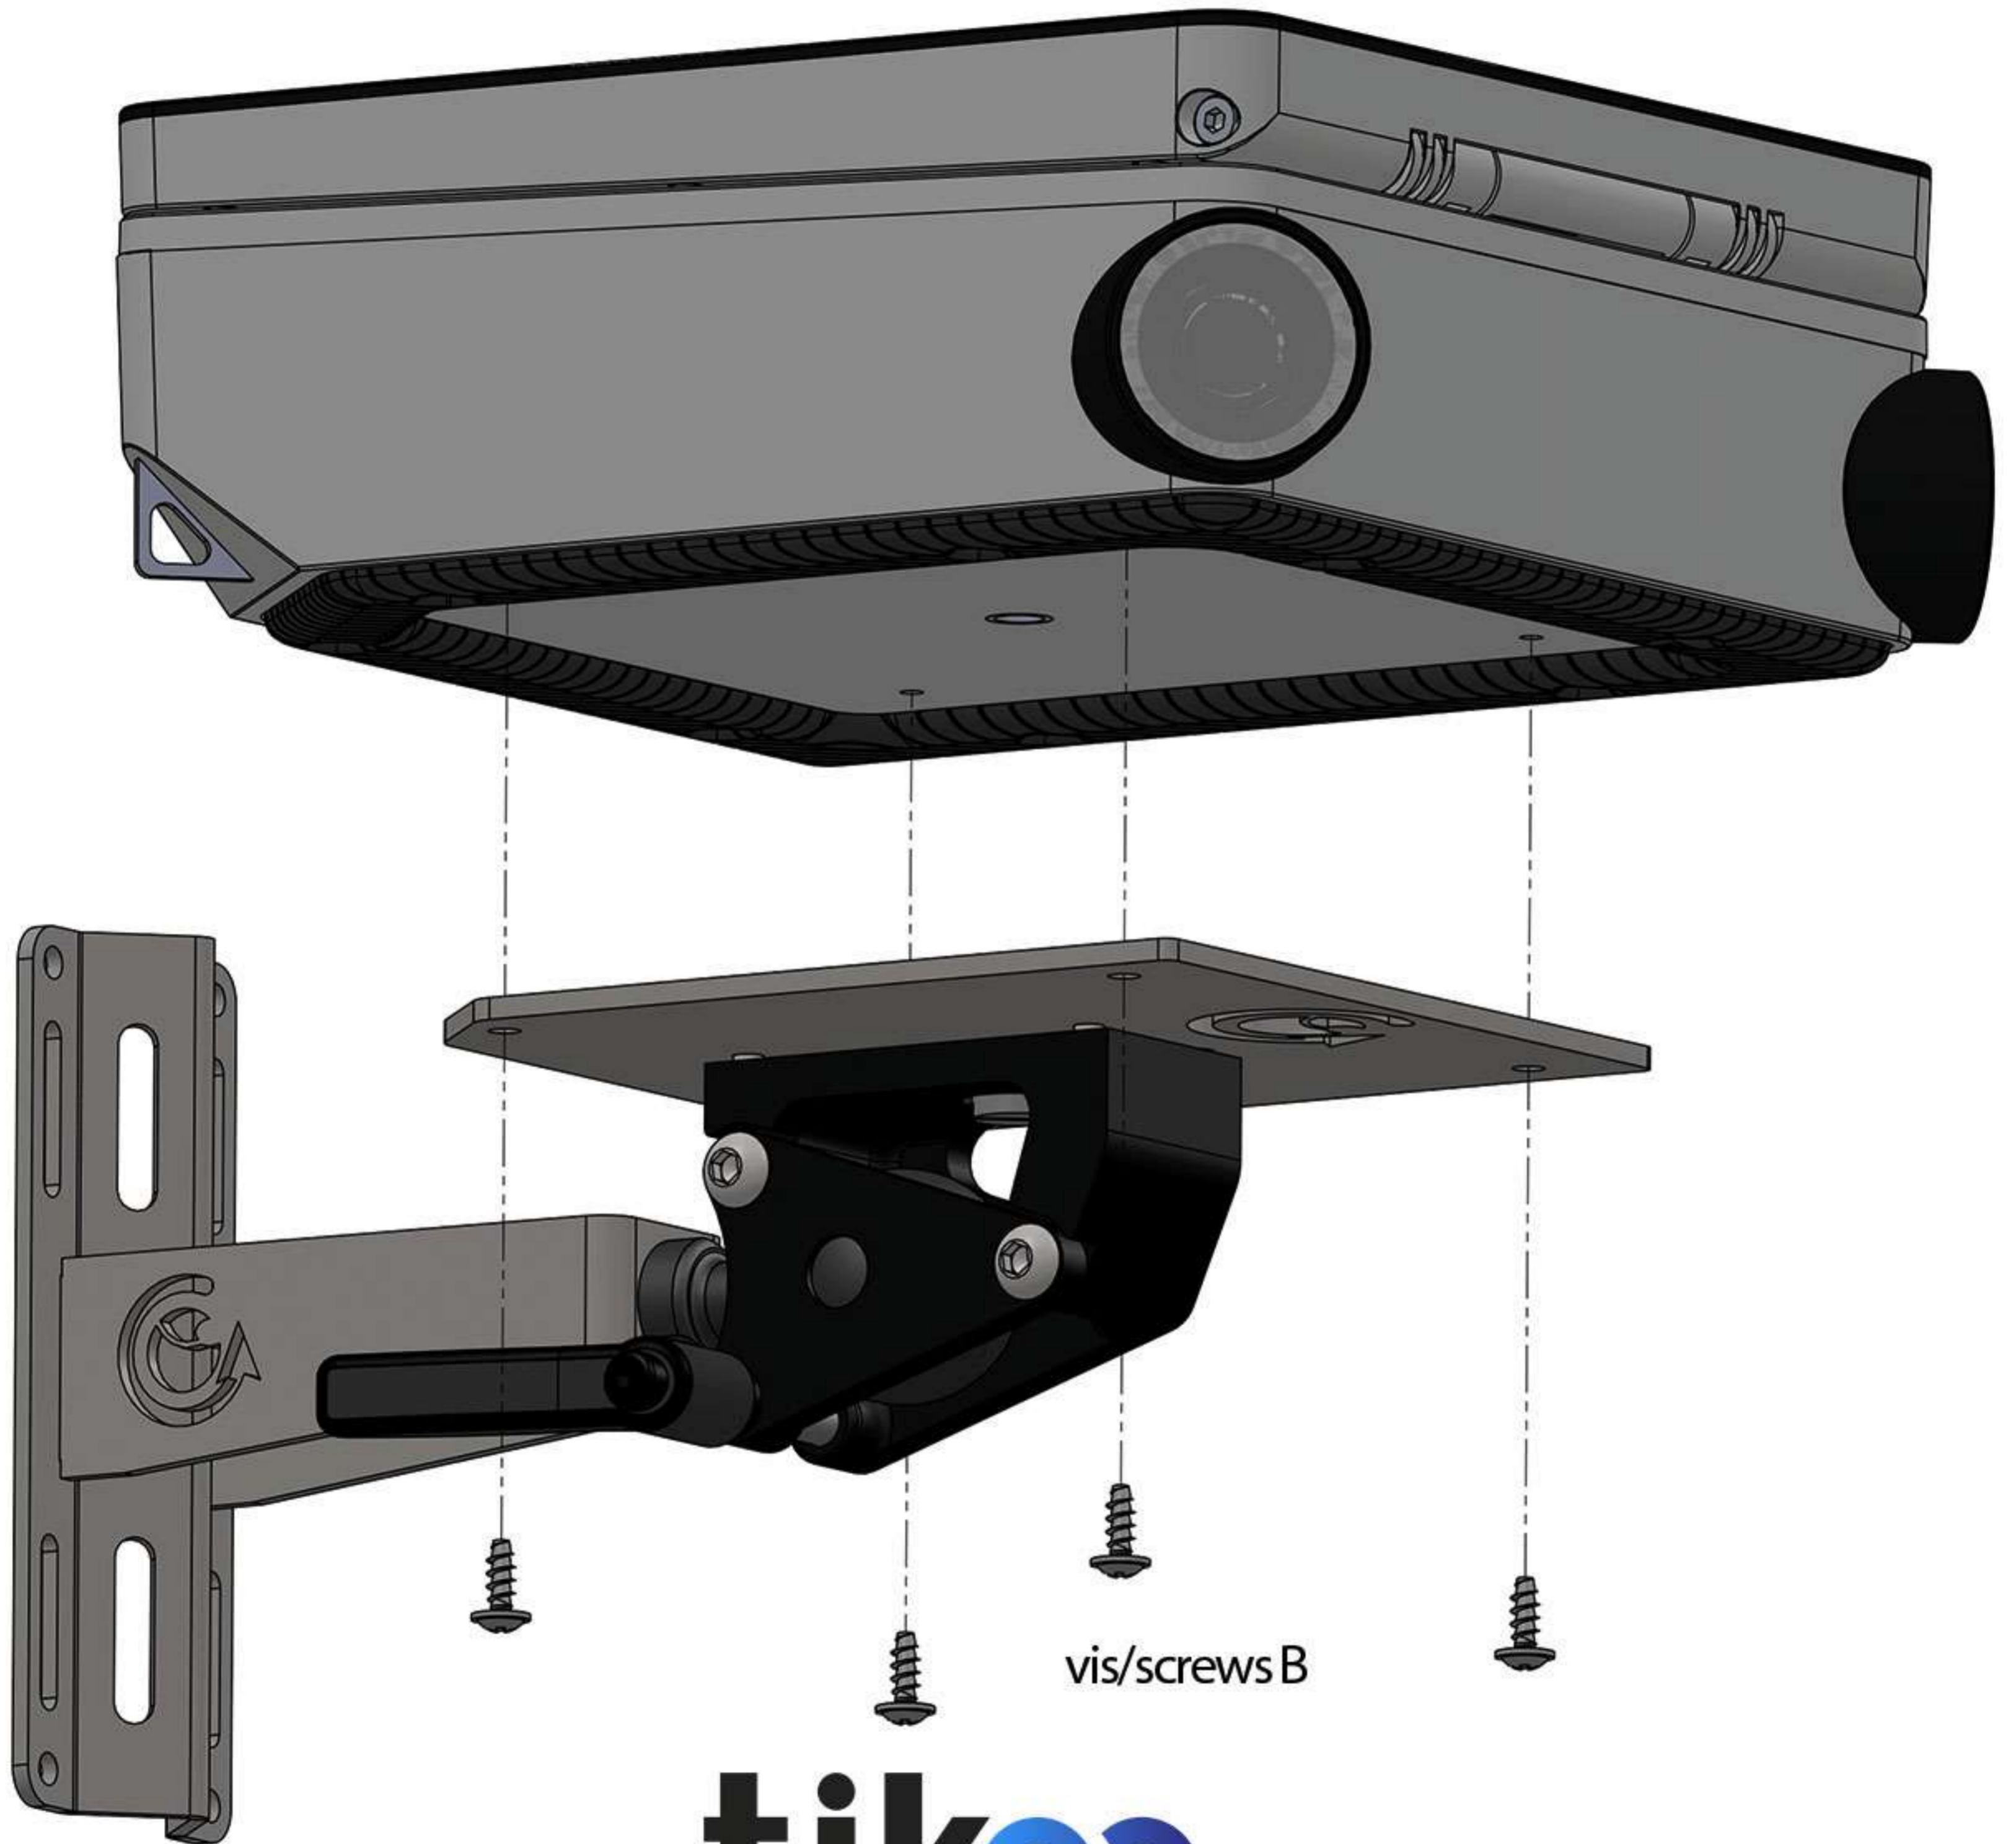

1

Contenu/Content :

 4 x vis/screws A

 4 x vis/screws B

1 x renfort/reinforcement plate

2

vis/screws B

**tikeo**  
designed by **enlaps**